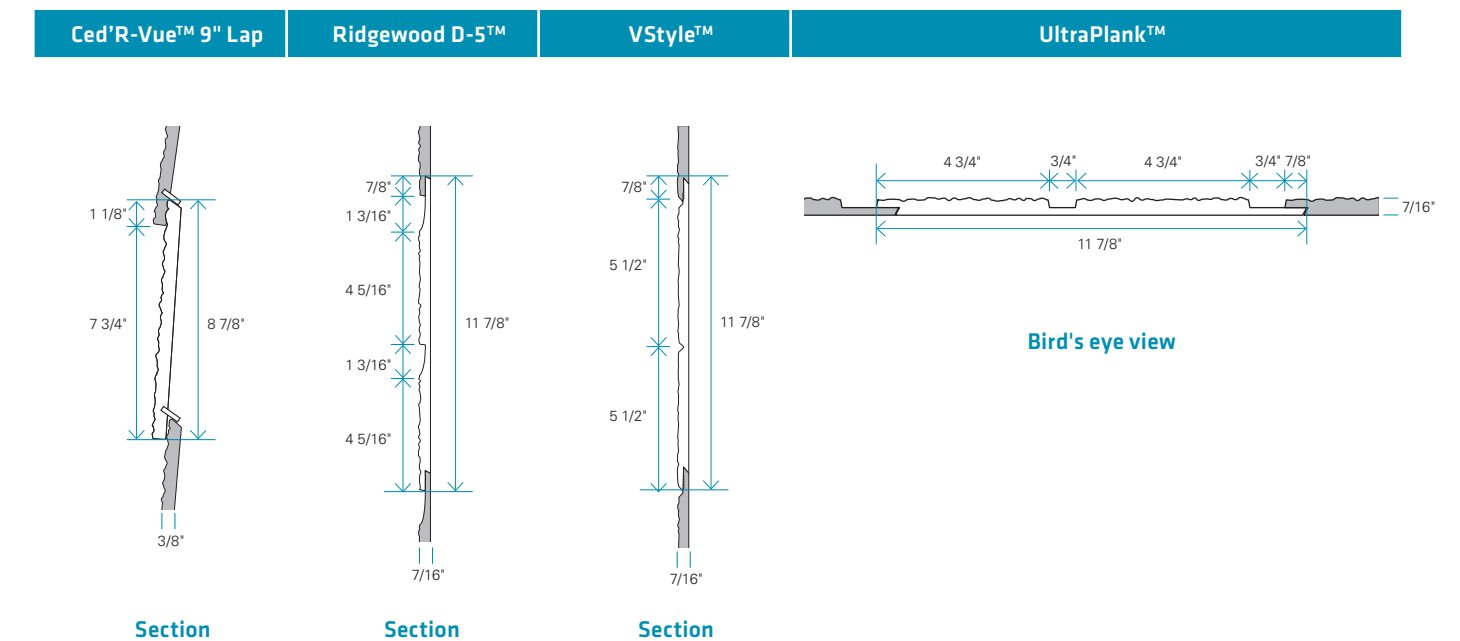

Aluminum accessories

The Maibec CanExel system

Length	Nominal width	Nominal thickness	Weight
Ced'R-Vue™ 9" Lap			
12' (3,66 m)	9" (22.86 cm)	3/8" (9.53 mm)	2 lb per sq. ft.
Ridgewood D-5™			
12' (3,66 m)	12" (30.48 cm)	7/16" (11.11 mm)	2 lb per sq. ft.
UltraPlank™			
12' (3,66 m)	12" (30.48 cm)	7/16" (11.11 mm)	2 lb per sq. ft.
VStyle™			
12' (3,66 m)	12" (30,48 cm)	7/16" (11.11 mm)	2 lb per sq. ft.