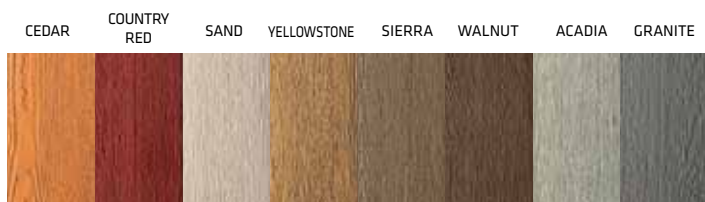

LP® SmartSide® Trim & Siding WITH CANEXEL™ FINISH TECHNOLOGY

Offers the warmth and beauty of traditional wood, along with the advantages of LP high-performance treated engineered wood.

- CanExel Finish Technology for proven durability and beauty
- Backed by our 5/15/25 Year Limited Warranty
- Treated with LP's proprietary SmartGuard® process
- Works and cuts just like real wood

For more information on beautiful, durable LP® SmartSide® Trim & Siding with CanExel Finish Technology, please visit www.canexel.ca/smartside or call 888.820.0325.

WHITE
Available in trim profile only.

Other primed LP SmartSide Trim & Siding products may be available in your market. Please consult your local distributor for availability.

*Visit lpcorp.com for complete warranty details.