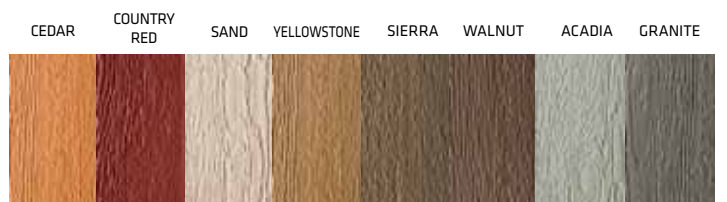

LP® SmartSide® Trim & Siding WITH CANEXEL™ FINISH TECHNOLOGY

Offers the warmth and beauty of traditional wood, along with the advantages of LP high-performance treated engineered wood.

- CanExel Finish Technology for proven durability and beauty
- Backed by our 5/15/25 Year Limited Warranty
- Treated with LP's proprietary SmartGuard® process
- Works and cuts just like real wood

For more information on beautiful, durable LP® SmartSide® Trim & Siding with CanExel Finish Technology, please visit www.canexel.ca/smartside or call 888.820.0325.

WHITE
Available in trim profile only.

Other primed LP SmartSide Trim & Siding products may be available in your market. Please consult your local distributor for availability.

*Visit lpcorp.com for complete warranty details.